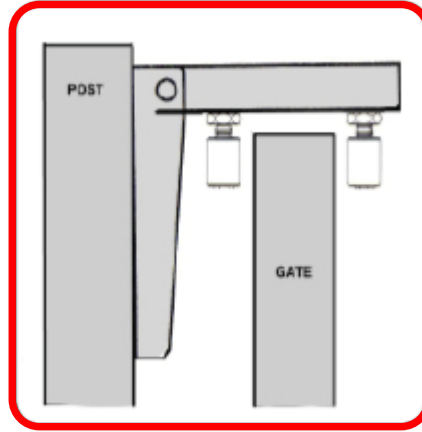

#1 Paling Gate with Guide Roller

#2 Spear Type Gate with Nylon Gate Block

TIP
This type of gate roller is best for sloping ground.

#3 Flat Top Gate with Buffer Roller Bracket

For more information, or if you have any questions, please contact us, or drop into our interactive showroom.