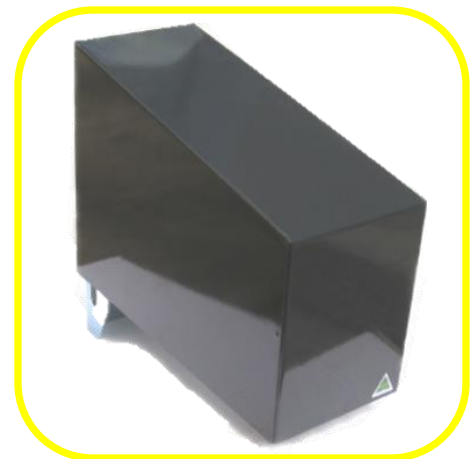

Installation Diagram

View from Inside

Rear View of Opener.

Note: These gate motors (gate openers) are suitable for gates up to 500kgs and 4M wide.

T: 07 4779 1740

W: www.mcgovernagencies.com.au

1/324 Bayswater Rd Garbutt

F: 07 4725 6228

E: admin@mcgovernagencies.com.au

P0 Box 7526 Garbutt Q 4814

DIY Kits

SINGLE SWING GATE KIT KIT INCLUDES:

1X CONTROL PANEL, 1X GATE MOTOR, 2X REMOTES, 1X SET OF
ARMS AND 2 YEARS WARRANTY

240V \$1,000.00 INC GST
SOLAR (INC SOLAR KIT) \$1,100.00 INC GST