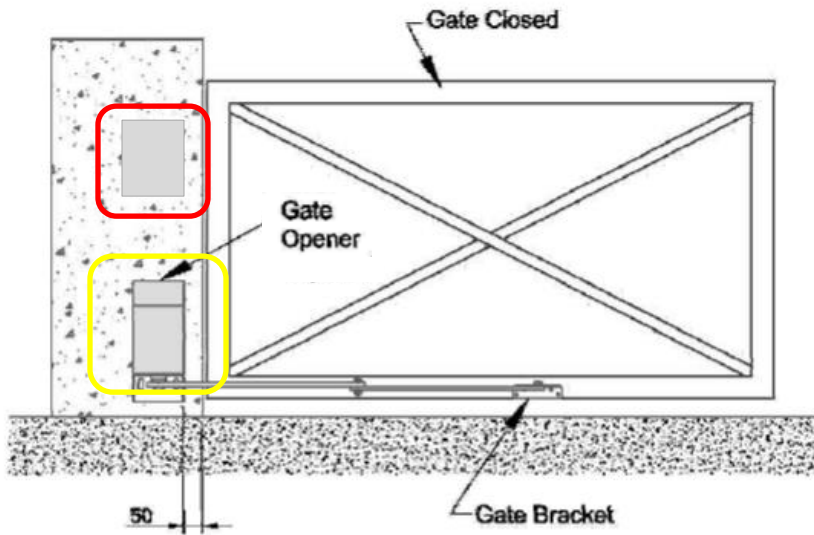

Installation Diagram

View from Inside

Rear View of Opener.

Note: These gate motors (gate openers) are suitable for gates up to 500kgs and 4M wide.

T: 07 4779 1740

W: www.mcgovernagencies.com.au

1/324 Bayswater Rd Garbutt