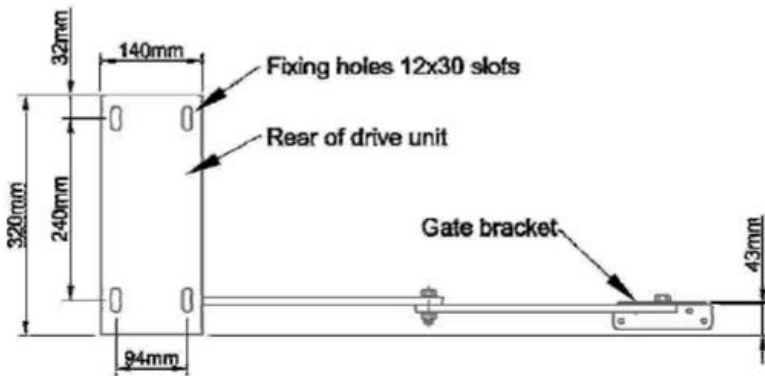

Installation Diagram

View from Inside

Rear View of Opener.

Note: These gate motors (gate openers) are suitable for gates up to 500kgs and 4M wide.

T: 07 4779 1740

W: www.mcgovernagencies.com.au

1/324 Bayswater Rd Garbutt