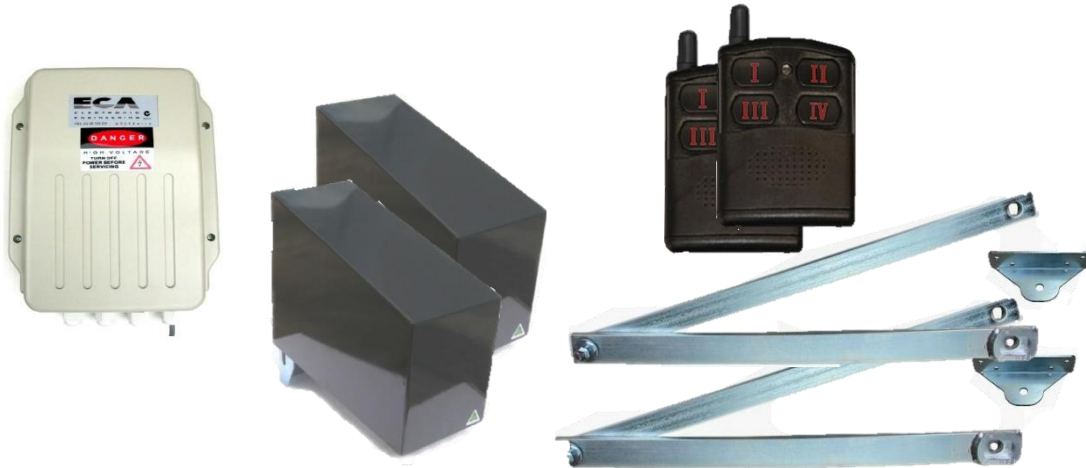

Installation Diagram

View from Inside

Rear View of Opener.

Note: These gate motors (gate openers) are suitable for gates up to 500kgs and 4M wide.

T: 07 4779 1740

W: www.mcgovernagencies.com.au

1/324 Bayswater Rd Garbutt

F: 07 4725 6228

E: admin@mcgovernagencies.com.au

P0 Box 7526 Garbutt Q 4814

DIY Kits

SINGLE SWING GATE KIT KIT INCLUDES:

1X CONTROL PANEL, 1X GATE MOTOR, 2X REMOTES, 1X SET OF
ARMS AND 2 YEARS WARRANTY

240V \$1,000.00 INC GST
SOLAR (INC SOLAR KIT) \$1,100.00 INC GST

KIT INCLUDES:

1X CONTROL PANEL, 2X GATE MOTOR, 2X REMOTES, 2X SET OF ARMS AND 2 YEARS WARRANTY

240V \$1,400.00 INC GST
SOLAR (INC SOLAR KIT) \$1,600.00 INC GST

SWING GATE SOLAR KIT

KIT INCLUDES:

1x 20W SOLAR PANEL, 1x SOLAR PANEL POST AND BRACKET, 2x 12V 5AMP/HR SOLAR BATTERY (*NOTE: KIT SUITABLE FOR SINGLE OR DOUBLE SWING GATE*)