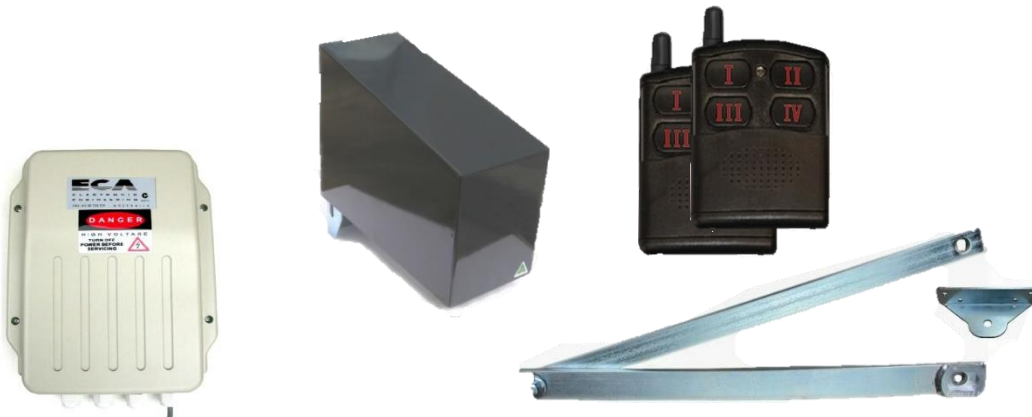

Installation Diagram

View from Inside

Rear View of Opener.

Note: These gate motors (gate openers) are suitable for gates up to 500kgs and 4M wide.

T: 07 4779 1740

W: www.mcgovernagencies.com.au

1/324 Bayswater Rd Garbutt

F: 07 4725 6228

E: admin@mcgovernagencies.com.au

P0 Box 7526 Garbutt Q 4814

DIY Kits

SINGLE SWING GATE KIT KIT INCLUDES:

1X CONTROL PANEL, 1X GATE MOTOR, 2X REMOTES, 1X SET OF
ARMS AND 2 YEARS WARRANTY

240V \$1,000.00 INC GST
SOLAR (INC SOLAR KIT) \$1,100.00 INC GST